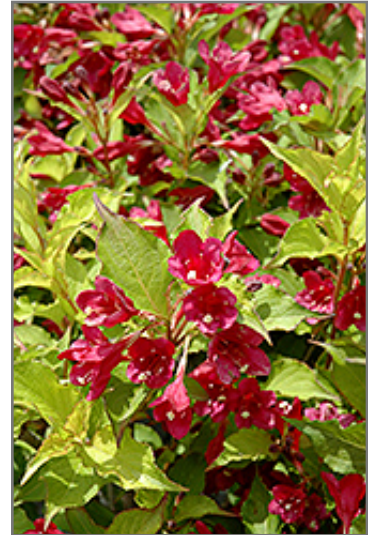

Ghost® Weigela*
Weigela florida 'Carlton'

Height: 4 feet

Spread: 4 feet

Sunlight: ○

Hardiness Zone: 4

Description:

This is one interesting weigela; forms a mounded shrub with foliage that starts out green then turns an iridescent butter yellow, finishing almost greenish-white in fall; long blooming ruby red trumpet-shaped flowers attract hummingbirds

Ornamental Features

Ghost Weigela features showy clusters of ruby-red trumpet-shaped flowers with creamy white anthers along the branches from late spring to mid fall. It has attractive buttery yellow deciduous foliage which emerges light green in spring. The pointy leaves are highly ornamental and turn an outstanding white in the fall. The smooth gray bark and brick red branches add an interesting dimension to the landscape.

Landscape Attributes

Ghost Weigela is a dense multi-stemmed deciduous shrub with a mounded form. Its relatively fine texture sets it apart from other landscape plants with less refined foliage.

This shrub will require occasional maintenance and upkeep, and should only be pruned after flowering to avoid removing any of the current season's flowers. It is a good choice for attracting hummingbirds to your yard. It has no significant negative characteristics.

Ghost Weigela is recommended for the following landscape applications;

Ghost Weigela flowers
Photo courtesy of NetPS Plant Finder