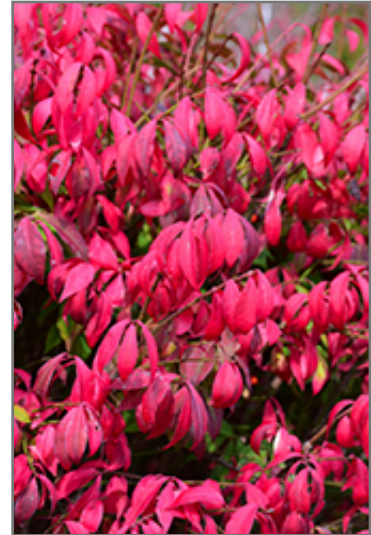

Little Moses Burning Bush*
Euonymus alatus 'Odom'

Height: 3 feet

Spread: 3 feet

Sunlight: ○ ● ●

Hardiness Zone: 4

Other Names: Winged Euonymus, Burningbush

Description:

One of the smallest varieties of burning bush with stunning fall color of florescent red to pink, very showy; interesting corky wings on the branches; very adaptable and versatile; ideal for all those tight spots in the garden

Ornamental Features

Little Moses Burning Bush is primarily valued in the garden for its interestingly mounded form. It has bluish-green deciduous foliage. The pointy leaves turn an outstanding crimson in the fall. It produces red capsules from early to late fall. The harvest gold stems are very effective and add winter interest.

Landscape Attributes

Little Moses Burning Bush is a dense multi-stemmed deciduous shrub with a mounded form. Its average texture blends into the landscape, but can be balanced by one or two finer or coarser trees or shrubs for an effective composition.

This is a relatively low maintenance shrub, and can be pruned at anytime. It has no significant negative characteristics.

Little Moses Burning Bush is recommended for the following landscape applications;

- Accent
- Mass Planting
- Hedges/Screening
- General Garden Use

Little Moses Burning Bush in fall
Photo courtesy of NetPS Plant Finder