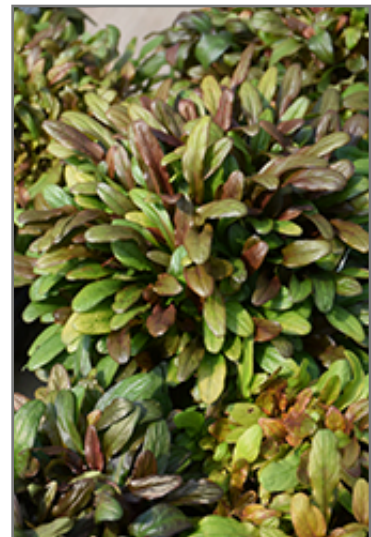

Feathered Friends Fancy Finch Bugleweed foliage
Photo courtesy of NetPS Plant Finder