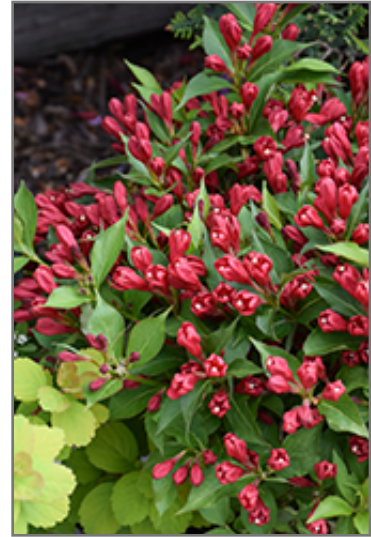

Crimson Kisses Weigela*
Weigela florida 'Slingco 1'

Height: 32 inches

Spread: 32 inches

Sunlight: ☉

Hardiness Zone: 4

Description:

An outstanding, reblooming variety, covered in crimson trumpet-shaped flowers with white centers for an extended time; attracts hummingbirds; settles into the background the rest of the year; may be somewhat open in habit, good for general garden use

Ornamental Features

Crimson Kisses Weigela is clothed in stunning clusters of crimson trumpet-shaped flowers with white throats along the branches from late spring to mid summer. It has forest green deciduous foliage. The pointy leaves do not develop any appreciable fall colour.

Landscape Attributes

Crimson Kisses Weigela is a multi-stemmed deciduous shrub with a mounded form. Its average texture blends into the landscape, but can be balanced by one or two finer or coarser trees or shrubs for an effective composition.

This shrub will require occasional maintenance and upkeep, and should only be pruned after flowering to avoid removing any of the current season's flowers. It is a good choice for attracting hummingbirds to your yard. It has no significant negative characteristics.

Crimson Kisses Weigela is recommended for the following landscape applications;

- Accent
- Mass Planting
- Hedges/Screening
- General Garden Use

Crimson Kisses Weigela flowers
Photo courtesy of NetPS Plant Finder