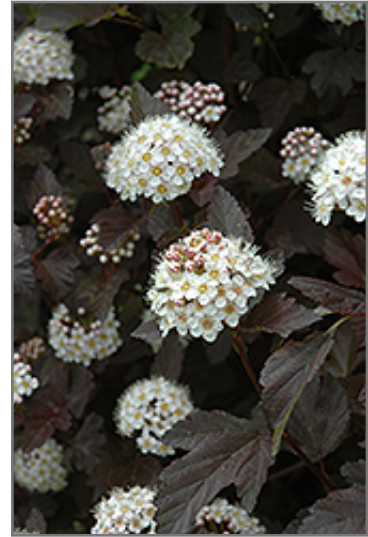

Diablo® Ninebark*
Physocarpus opulifolius 'Monlo'

Height: 8 feet

Spread: 8 feet

Sunlight: ○ ●

Hardiness Zone: 2

Other Names: Eastern Ninebark

Description:

A large spreading shrub with intensely purple leaves all season long, small white flowers followed by pretty reddish fruit which show well against the foliage, and interesting peeling papery bark; extremely tough and durable, makes a superb color accent

Ornamental Features

Diablo Ninebark features showy clusters of white flowers at the ends of the branches from late spring to early summer, which emerge from distinctive pink flower buds. It has attractive deep purple deciduous foliage which emerges burgundy in spring. The serrated lobed leaves are highly ornamental and turn an outstanding red in the fall. It features abundant showy red capsules from early to mid fall. The peeling tan bark adds an interesting dimension to the landscape.

Landscape Attributes

Diablo Ninebark is a multi-stemmed deciduous shrub with an upright spreading habit of growth. Its relatively coarse texture can be used to stand it apart from other landscape plants with finer foliage.

This shrub will require occasional maintenance and upkeep, and can be pruned at anytime. It has no significant negative characteristics.

Diablo Ninebark is recommended for the following landscape applications;

Diablo Ninebark flowers
Photo courtesy of NetPS Plant Finder