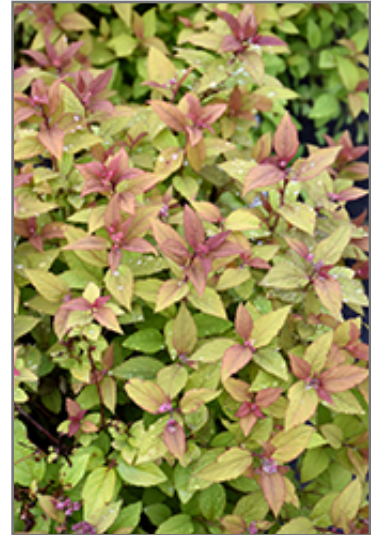

Described as an improved "Goldflame" with deeper orange new growth turning bright yellow throughout summer, and finishing with fiery red fall color; foliage color fades less with the heat of summer than other varieties

Ornamental Features

Firelight features showy clusters of hot pink flowers at the ends of the branches from late spring to early summer. It has attractive yellow deciduous foliage which emerges orange in spring. The small serrated pointy leaves are highly ornamental and turn an outstanding scarlet in the fall.

Landscape Attributes

Firelight is a multi-stemmed deciduous shrub with a more or less rounded form. Its relatively fine texture sets it apart from other landscape plants with less refined foliage.

This shrub will require occasional maintenance and upkeep, and is best pruned in late winter once the threat of extreme cold has passed. It is a good choice for attracting butterflies to your yard, but is not particularly attractive to deer who tend to leave it alone in favor of tastier treats. It has no significant negative characteristics.

Firelight is recommended for the following landscape applications;

- Mass Planting
- General Garden Use

Planting & Growing

Firelight will grow to be about 3 feet tall at maturity, with a spread of 4 feet. It tends to fill out right to the ground and therefore doesn't necessarily require facer plants in front. It grows at a fast rate, and under ideal conditions can be expected to live for approximately 20 years.