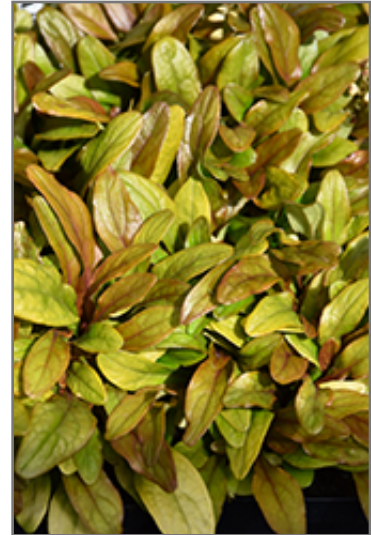

Spread: 18 inches

Sunlight: ● ●

Hardiness Zone: 3

Other Names: Carpet Bugle

Group/Class: Feathered Friends Series

Description:

A stunning hardy variety, featuring brilliant gold foliage with orange veins in the spring and summer, topped with contrasting cobalt-blue flowers; excellent when used in containers, as a groundcover, or in border fronts

Ornamental Features

Feathered Friends Petite Parakeet Bugleweed features dainty spikes of royal blue flowers with violet overtones rising above the foliage from late spring to early summer, which emerge from distinctive silver flower buds. Its attractive small narrow leaves emerge yellow in spring, turning gold in colour with distinctive orange veins and tinges of chartreuse the rest of the year.

Landscape Attributes

Feathered Friends Petite Parakeet Bugleweed is a dense herbaceous evergreen perennial with a ground-hugging habit of growth. Its relatively fine texture sets it apart from other garden plants with less refined foliage.

This plant will require occasional maintenance and upkeep, and should not require much pruning, except when necessary, such as to remove dieback. It is a good choice for attracting butterflies to your yard, but is not particularly attractive to deer who tend to leave it alone in favor of tastier treats. Gardeners should be aware of the following characteristic(s) that may warrant special consideration;

- Spreading

Feathered Friends Petite Parakeet Bugleweed flowers
Photo courtesy of NetPS Plant Finder