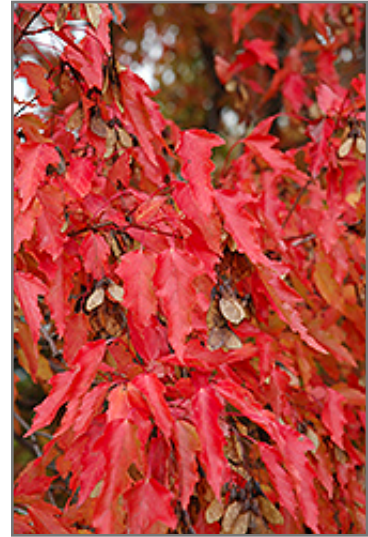

Amur Maple (tree form)*

Acer ginnala '(tree form)'

Height: 20 feet

Spread: 18 feet

Sunlight: ○ ●

Hardiness Zone: 2

Description:

The perfect ornamental tree for smaller home landscapes with incredible fall colors ranging from orange to scarlet and burgundy red, neat habit and colorful seeds in late summer; multi-stemmed selection is wide spreading and artistic when mature

Ornamental Features

Amur Maple (tree form) is primarily grown for its highly ornamental fruit. It features abundant showy red samaras in late summer. It has dark green deciduous foliage. The lobed leaves turn outstanding shades of orange, scarlet and burgundy in the fall.

Landscape Attributes

Amur Maple (tree form) is a deciduous tree with a more or less rounded form. Its relatively fine texture sets it apart from other landscape plants with less refined foliage.

This is a relatively low maintenance tree, and should only be pruned in summer after the leaves have fully developed, as it may 'bleed' sap if pruned in late winter or early spring. It has no significant negative characteristics.

Amur Maple (tree form) is recommended for the following landscape applications;

- Accent
- Mass Planting
- Hedges/Screening

Amur Maple (tree form) in fall
Photo courtesy of NetPS Plant Finder