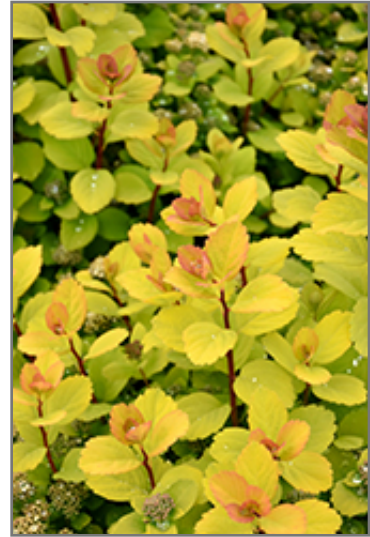

- Mass Planting
- Rock/Alpine Gardens
- General Garden Use

Planting & Growing

Glow Girl Birch Leaf Spirea will grow to be about 24 inches tall at maturity, with a spread of 24 inches. It tends to fill out right to the ground and therefore doesn't necessarily require facer plants in front. It grows at a medium rate, and under ideal conditions can be expected to live for approximately 20 years.

This shrub should only be grown in full sunlight. It prefers to grow in average to moist conditions, and shouldn't be allowed to dry out. It is not particular as to soil type or pH. It is highly tolerant of urban pollution and will even thrive in inner city environments. This is a selected variety of a species not originally from North America.

* This is a 'special order' plant - contact store for details

*Glow Girl Birch Leaf Spirea foliage
Photo courtesy of NetPS Plant Finder*